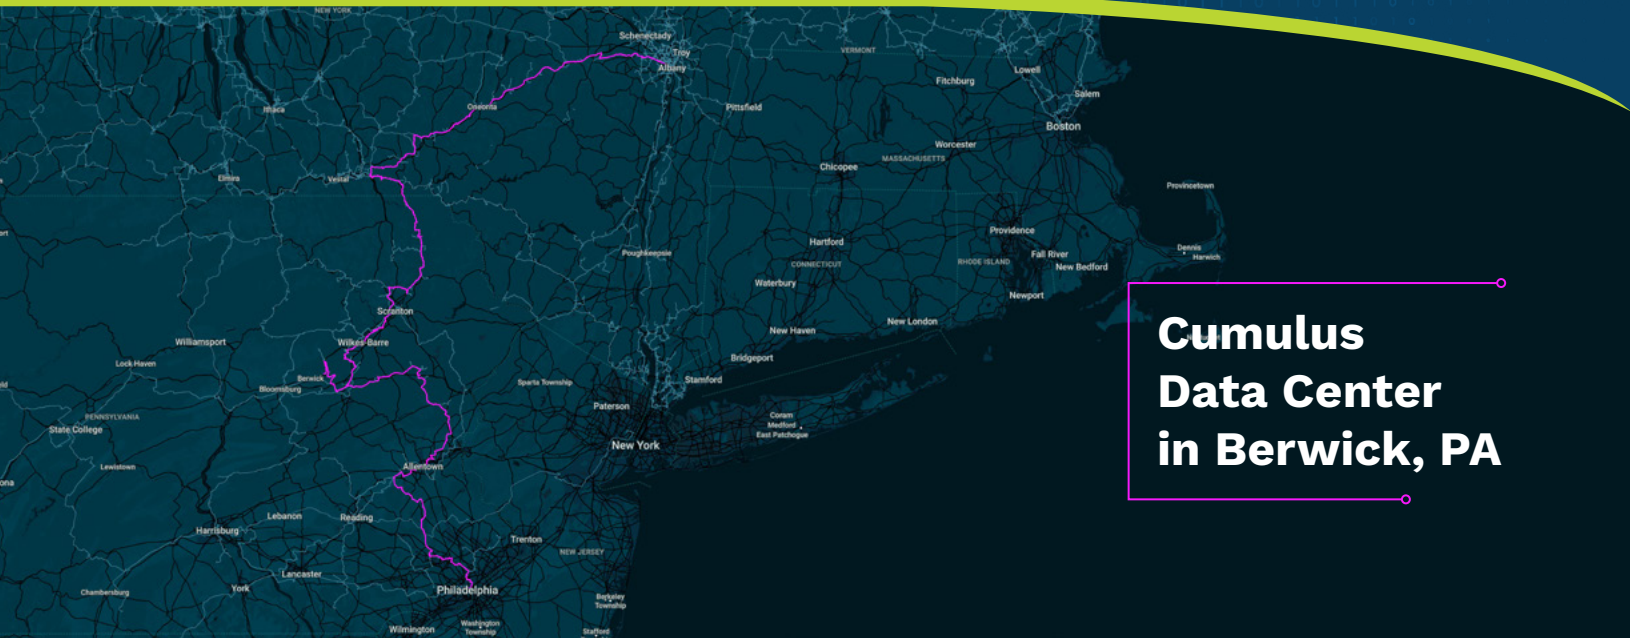

# True Network Diversity out of Cumulus Data Center in Berwick, PA

Add reliability as you grow your network with FirstLight's geodiverse routes to major east coast cities.

## Cumulus Data Center in Berwick, PA

That's why FirstLight designed a straight fiber route that ensures true path diversity, while connecting your data to key east coast destinations like Ashburn, Binghamton, Buffalo, Boston, NYC, Newark and Secaucus. Avoiding common choke points and deliberately going "off the beaten path" of common throughways and railroad rights-of-way enables us to offer a geographically diverse alternative to traditional fiber providers. And these routes are interconnected to FirstLight's 650 central offices, giving you great flexibility in designing a connection across our 25,000-mile fiber network that is tailored to your needs.

### Additional Unique Routes Include

-  **Lynn Landing to Boston**
-  **Boston to Albany**
-  **Boston to Halifax**
-  **Montreal to Boston, New York or Newark**
-  **Albany to New York**